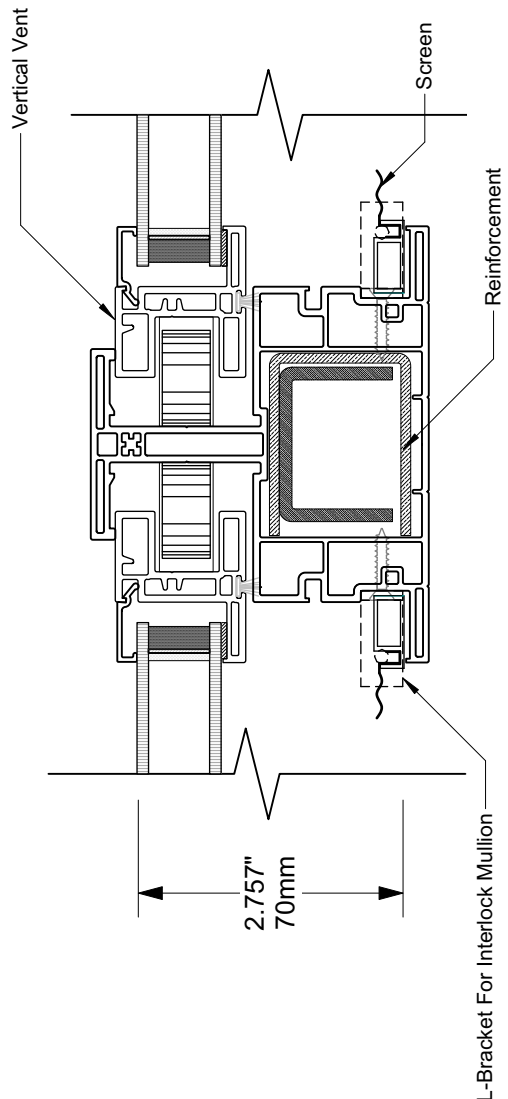

### 3000 SERIES VINYL SLIDER WINDOWS

8 Single Hung Mullion Detail  
Scale: 1:2

**Modern . Great Taste in Windows**  
P. 604.485.2451 . [www.modern.ca](http://www.modern.ca)