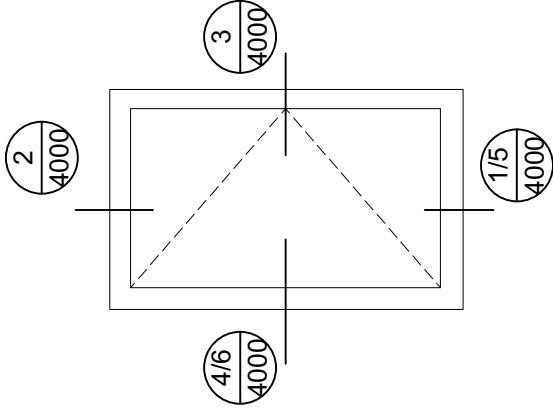

CAM HARDWARE / ROTO HARDWARE

4000 SERIES VINYL CASEMENT WINDOWS

note:
accepted rainscreen details per BC.B.C

2
Casement Head Detail
Scale: 1:2

Modern . Great Taste in Windows
P. 604.485.2451 . www.modern.ca