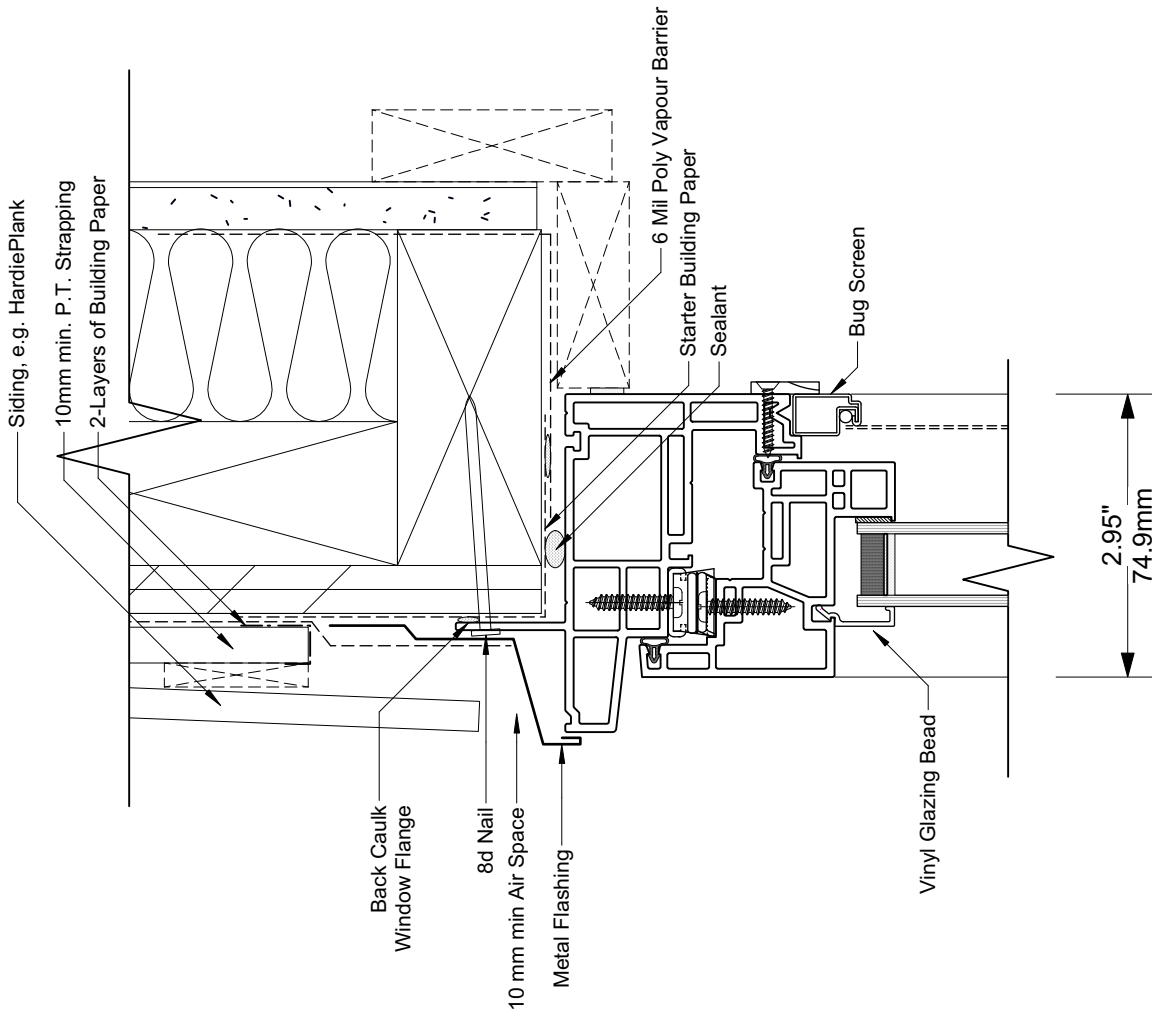

CAM HARDWARE / ROTO HARDWARE

4000 SERIES VINYL CASEMENT WINDOWS

note:
accepted rainscreen details per BC.B.C

2
Casement Head Detail
Scale: 1:2

Modern . Great Taste in Windows
P. 604.485.2451 . www.modern.ca