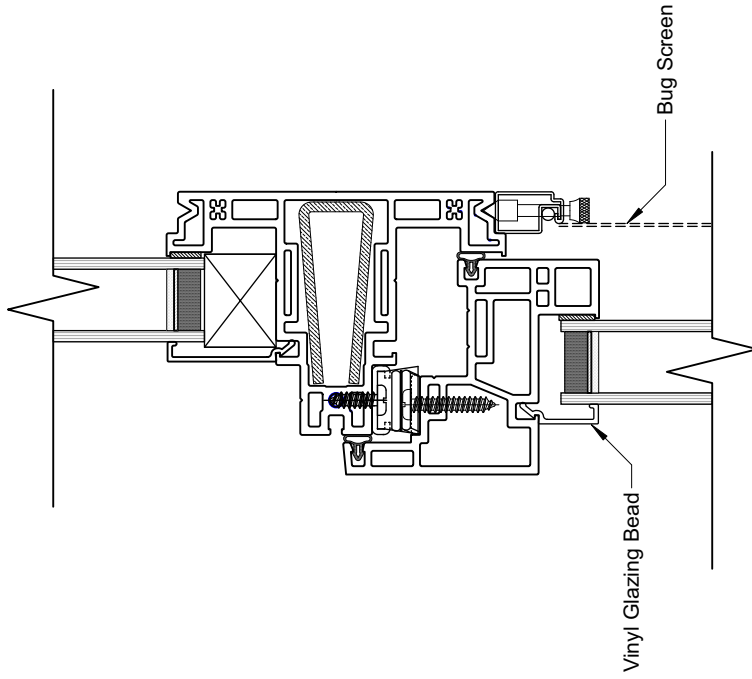

# CAM HARDWARE / ROTO HARDWARE

10 Horizontal T-Bar Detail  
Scale: 1:2