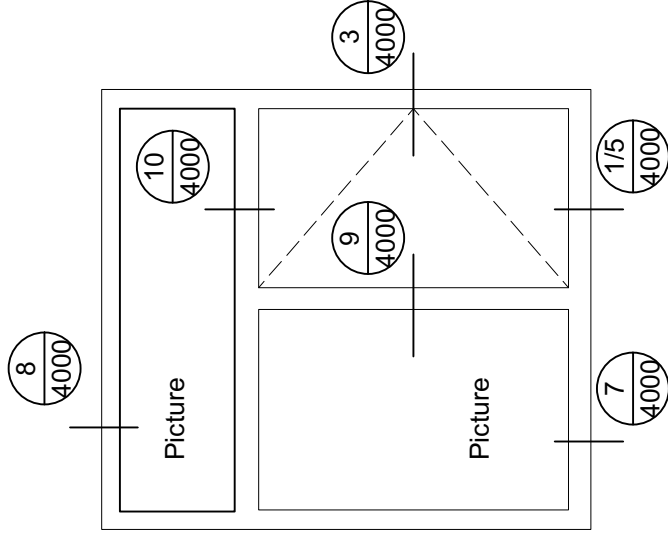

# CAM HARDWARE / ROTO HARDWARE

10 Horizontal T-Bar Detail  
Scale: 1:2