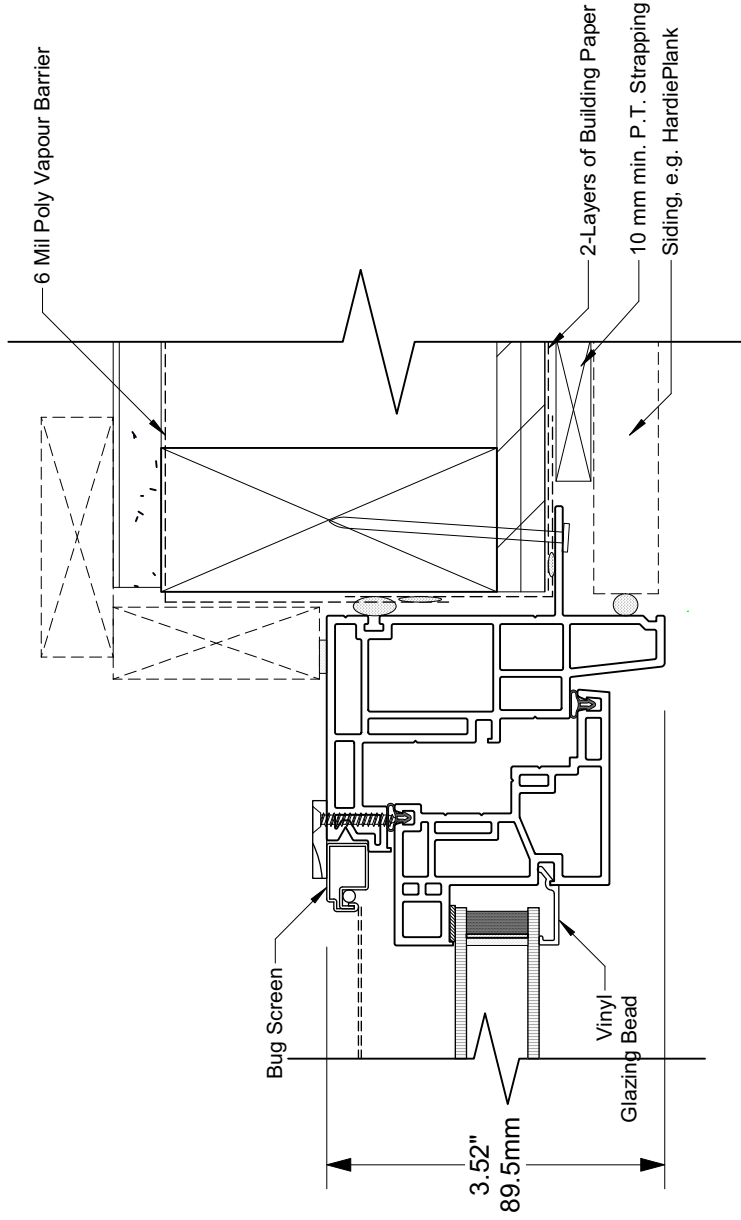

CAM HARDWARE / ROTO HARDWARE

4000 SERIES VINYL CASEMENT WINDOWS

note:
accepted rainscreen details per BC.B.C

3 Casement Jamb Detail
Scale: 1:2

Modern . Great Taste in Windows
P. 604.485.2451 . www.modern.ca