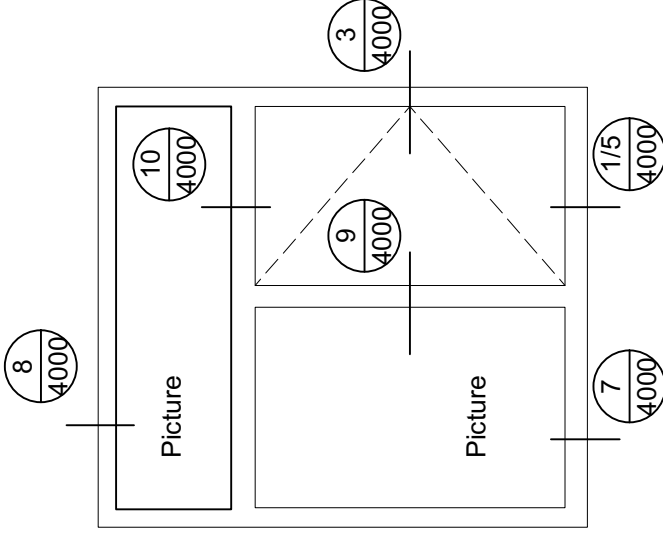

CAM HARDWARE / ROTO HARDWARE

4000 SERIES VINYL CASEMENT WINDOWS

note:
accepted rainscreen details per BC.B.C

3 Casement Jamb Detail
Scale: 1:2

Modern . Great Taste in Windows
P. 604.485.2451 . www.modern.ca