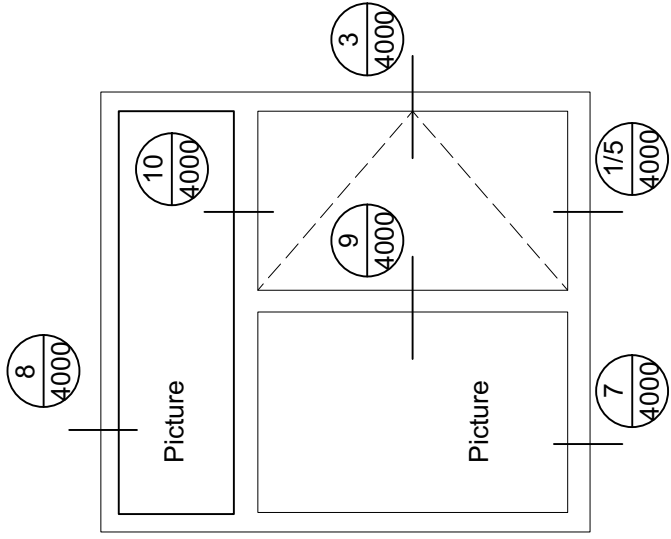

## 4000 SERIES VINYL CASEMENT WINDOWS

note:  
accepted rainscreen details per BC.B.C

**Modern . Great Taste in Windows**  
P. 604.485.2451 . [www.modern.ca](http://www.modern.ca)

5 Casement Sill Detail  
Scale: 1:2