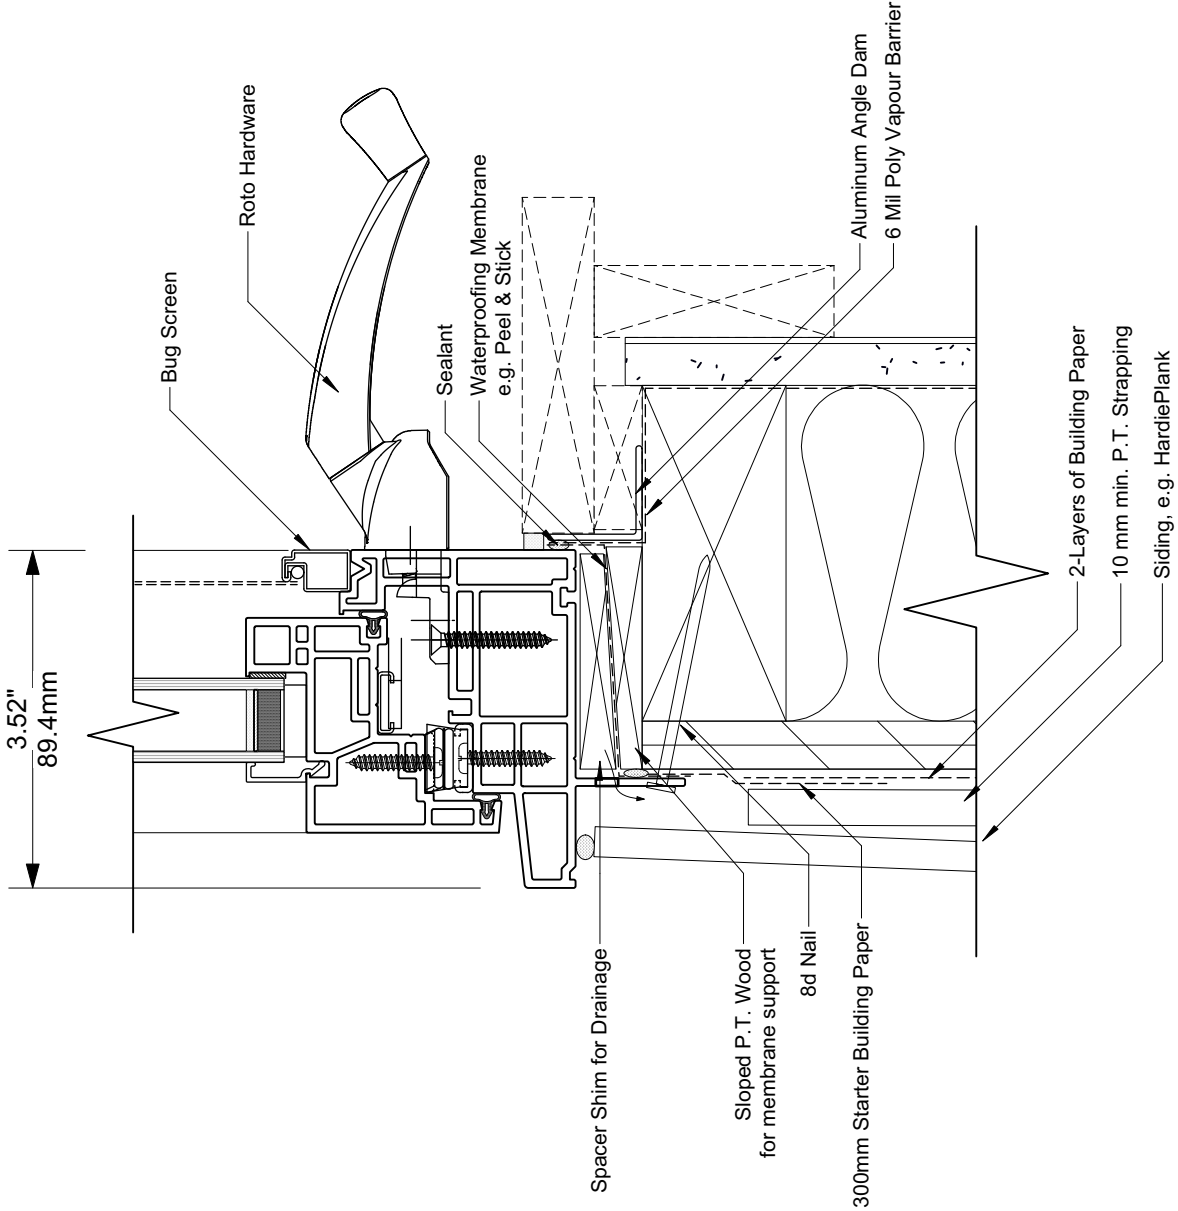

# ROTO HARDWARE

## 4000 SERIES VINYL CASEMENT WINDOWS

note:  
accepted rainscreen details per BC.B.C

**Modern . Great Taste in Windows**  
P. 604.485.2451 . [www.modern.ca](http://www.modern.ca)

5 Casement Sill Detail  
Scale: 1:2