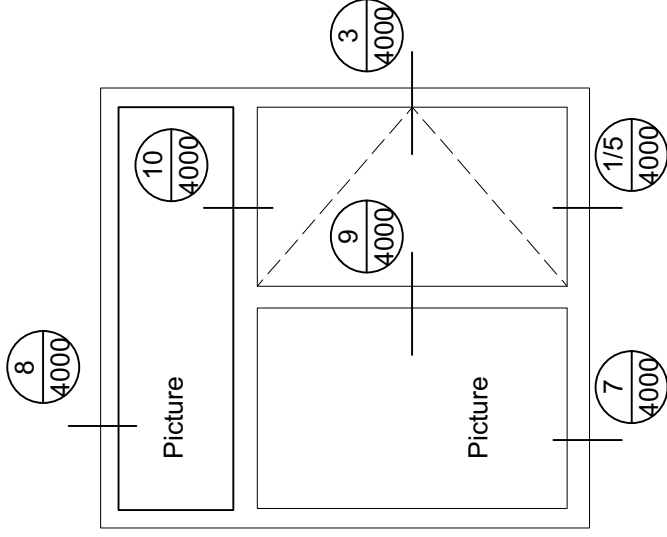

ROTO HARDWARE

4000 SERIES VINYL CASEMENT WINDOWS

9 Vertical Mullion Detail
Scale: 1:2

Modern . Great Taste in Windows
P. 604.485.2451 . www.modern.ca