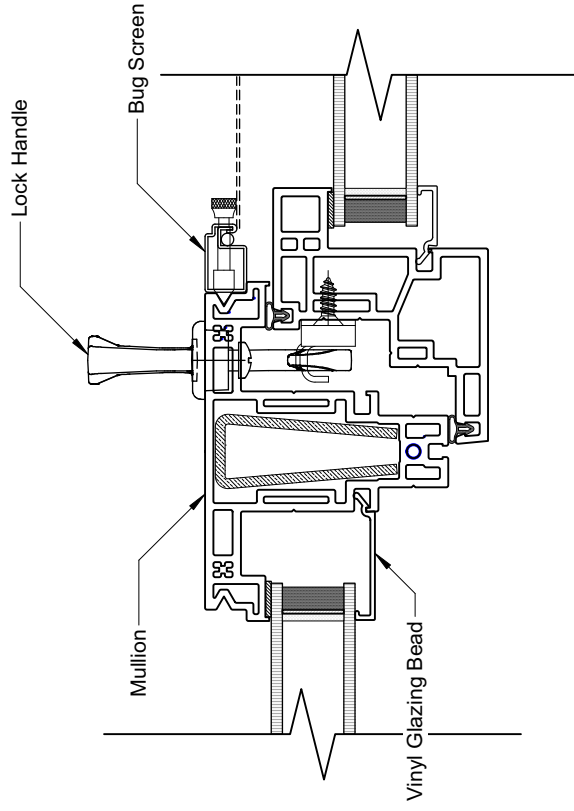

ROTO HARDWARE

4000 SERIES VINYL CASEMENT WINDOWS

9 Vertical Mullion Detail
Scale: 1:2

Modern . Great Taste in Windows
P. 604.485.2451 . www.modern.ca