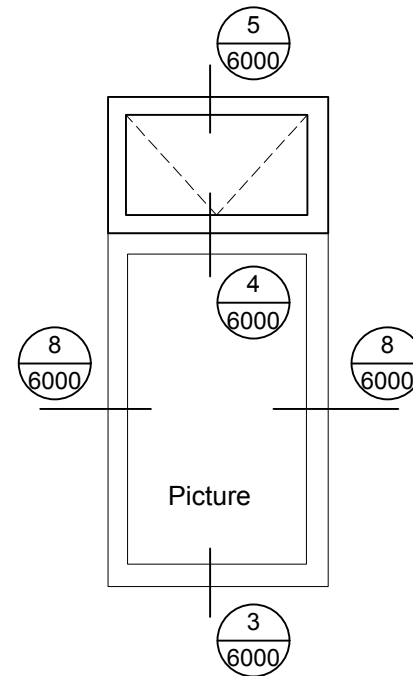

5 Awning Head Detail
Scale: 1:2

6000 SERIES ALUMINUM CASEMENT WINDOWS

note:
accepted rainscreen details per BC.B.C

Modern . Great Taste in Windows
P. 604.485.2451 . www.modern.ca