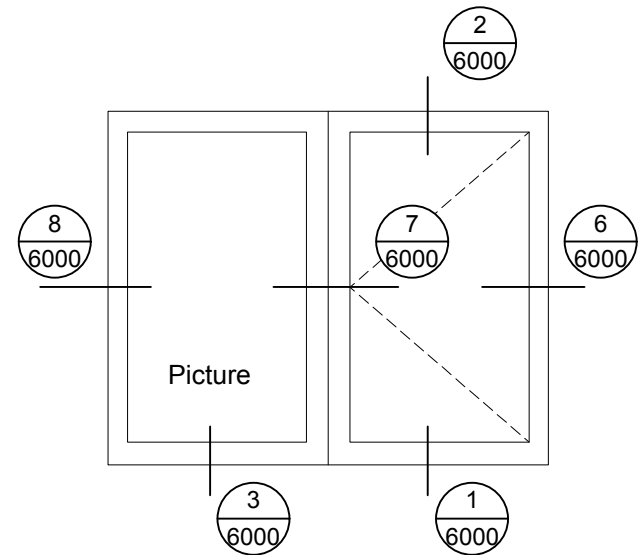

3 **Picture Sill Detail**
Scale: 1:2

6000 SERIES ALUMINUM CASEMENT WINDOWS

note:
accepted rainscreen details per BC.B.C

Modern . Great Taste in Windows
P. 604.485.2451 . www.modern.ca