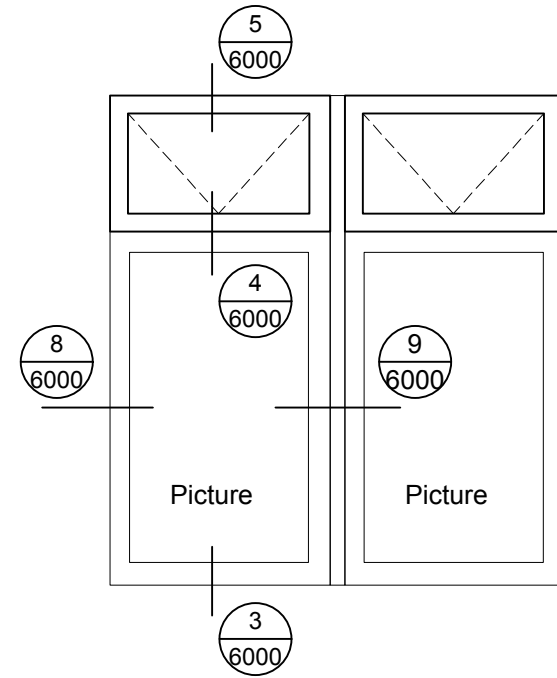

9 T-Bar Coupling Detail
Scale: 1:2

*T-Bar Coupling only structurally required to link larger windows

6000 SERIES ALUMINUM CASEMENT WINDOWS

note:
accepted rainscreen details per BC.B.C

Modern . Great Taste in Windows
P. 604.485.2451 . www.modern.ca