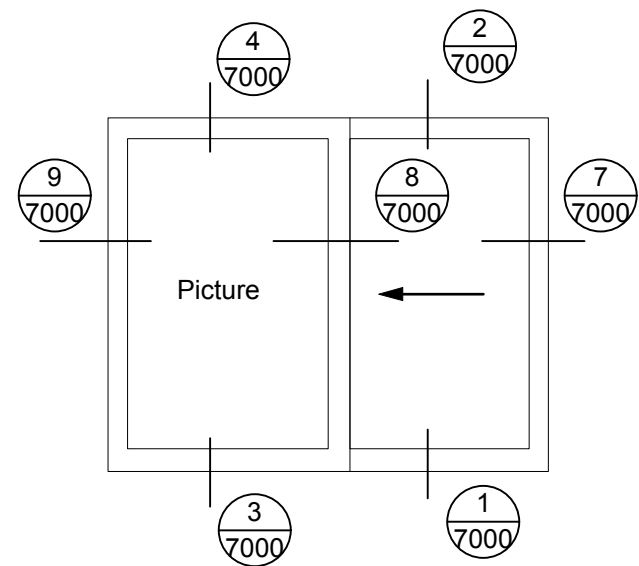

8 Mullion Detail
Scale: 1:2

7000 SERIES ALUMINUM SLIDER WINDOWS

Modern . Great Taste in Windows
P. 604.485.2451 . www.modern.ca