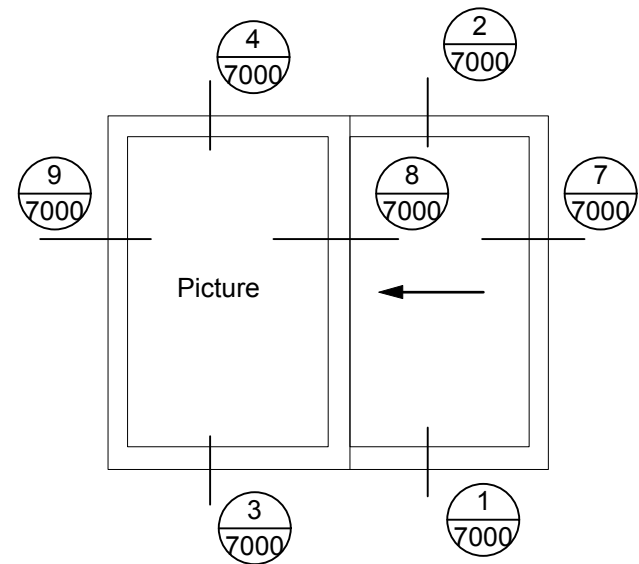

7 Picture Jamb Detail
 Scale: 1:2

7000 SERIES ALUMINUM SLIDER WINDOWS

note:
 accepted rainscreen details per BC.B.C

Modern . Great Taste in Windows
 P. 604.485.2451 . www.modern.ca