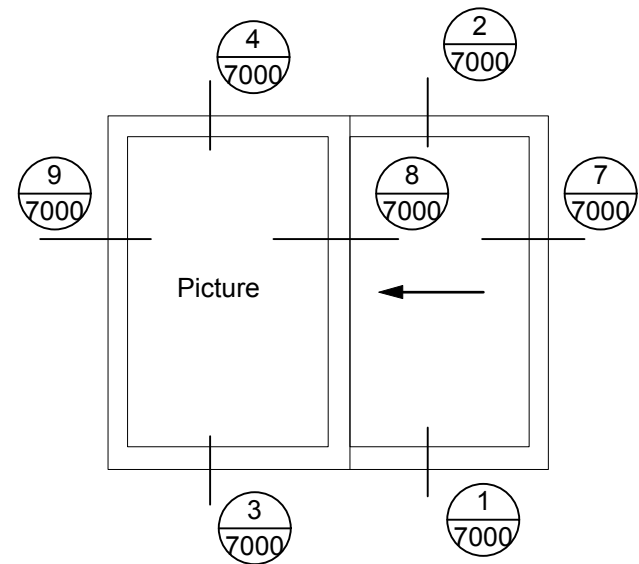

7 Picture Jamb Detail
Scale: 1:2

7000 SERIES ALUMINUM SLIDER WINDOWS

note:
accepted rainscreen details per BC.B.C

Modern . Great Taste in Windows
P. 604.485.2451 . www.modern.ca