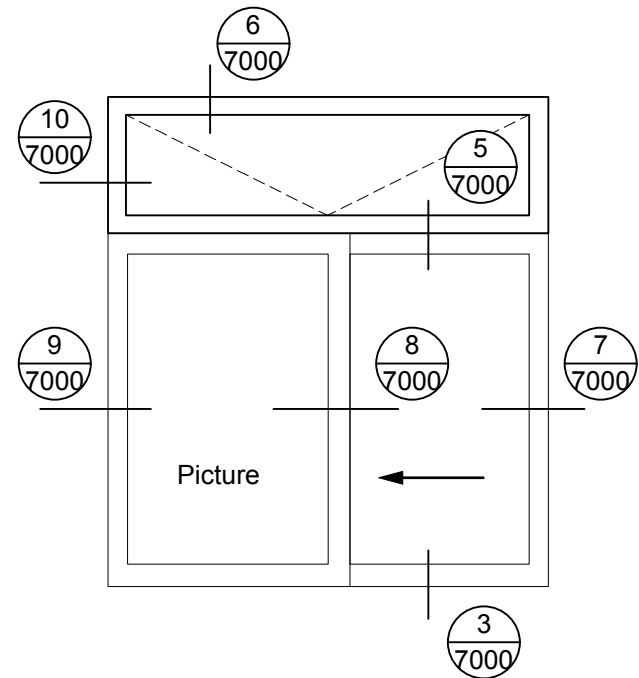

6 Vent Light Head Detail
Scale: 1:2

7000 SERIES ALUMINUM SLIDER WINDOWS

note:
accepted rainscreen details per BC.B.C

Modern . Great Taste in Windows
P. 604.485.2451 . www.modern.ca