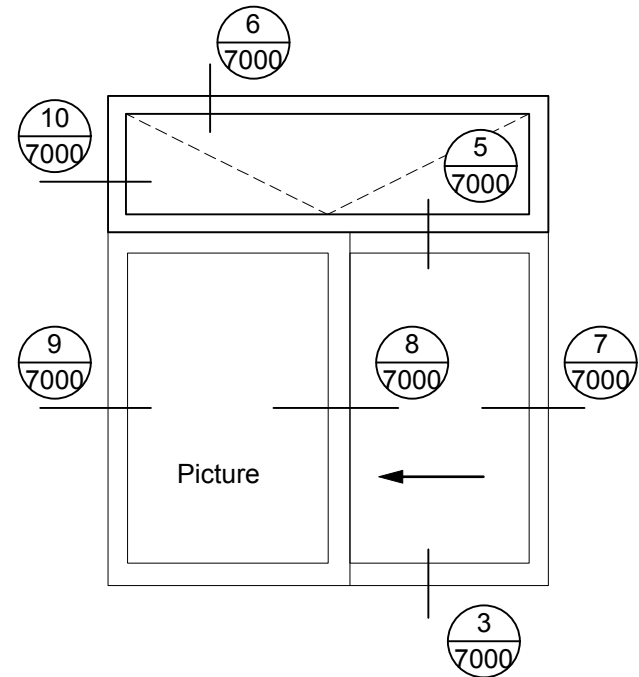

6 Vent Light Head Detail
Scale: 1:2

7000 SERIES ALUMINUM SLIDER WINDOWS

note:
accepted rainscreen details per BC.B.C

Modern . Great Taste in Windows
P. 604.485.2451 . www.modern.ca