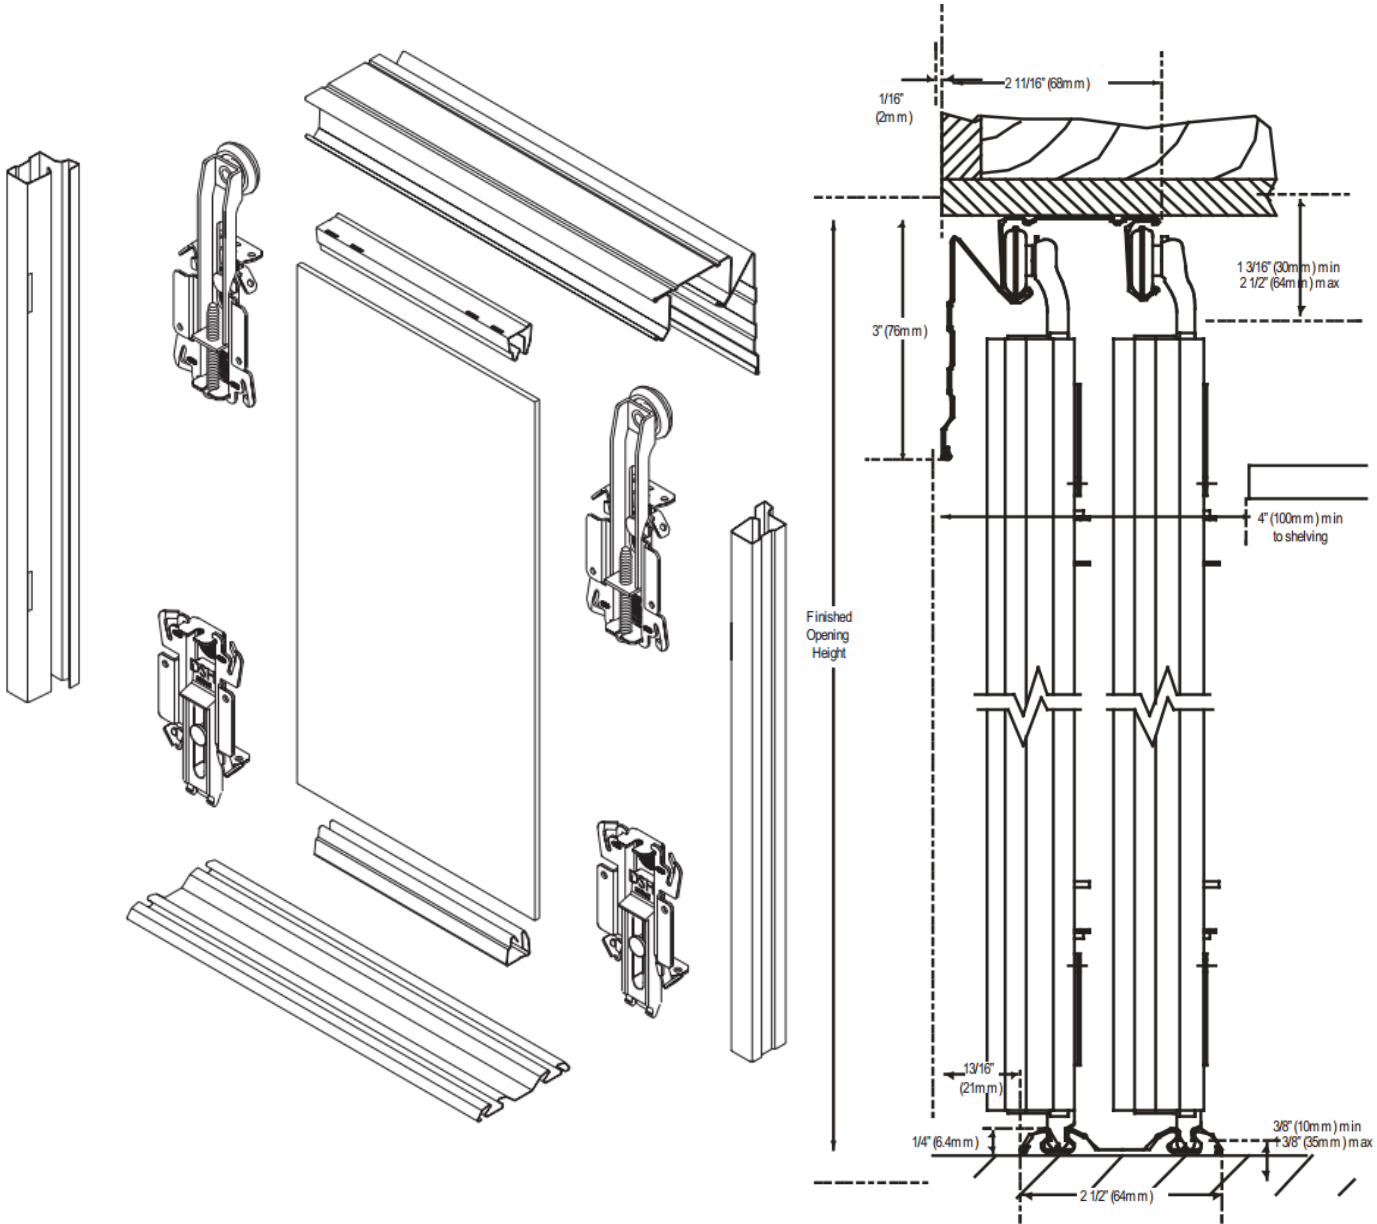

BULLDOG

GLASS DOORS

SERIES M11 - Specifications

Insert Thickness: 1/8" to 5/32" (3mm to 4mm)
Maximum single door size: 48 1/2" wide x 80" high
Maximum single door weight: 42lbs
Vertical Adjustment: 1" bottom, 1-5/16" top

Top Track Height: 3"
Bottom Track Height: less than 5/16"
Top Connectors: Ball bearing rollers or solid acetal plain bearing
Bottom Connectors: Floating guide

Standard Opening Heights:
•80 1/2" door range: 79 3/4" to 81"

Standard Opening Widths:
•Available in 48", 60", 72", 96"
•Custom sizes available
up to 192" wide x 80" high

All Bulldog mirror products use safety backed mirror.