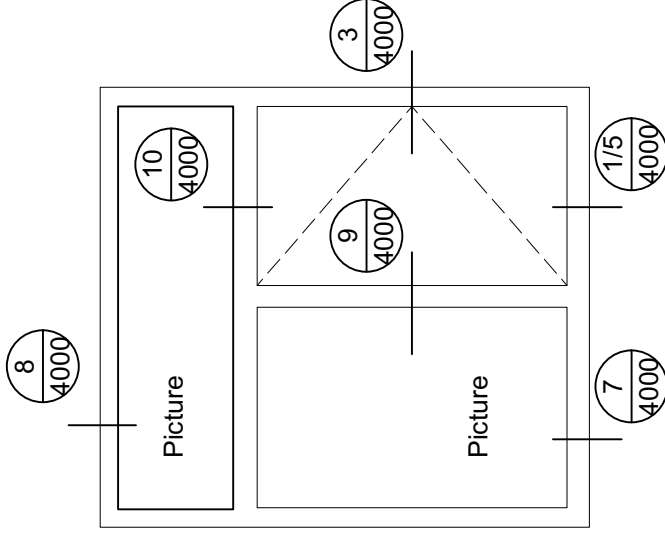

# CAM HARDWARE / ROTO HARDWARE

## 4000 SERIES VINYL CASEMENT WINDOWS

note:  
accepted rainscreen details per BC.B.C

3 Casement Jamb Detail  
Scale: 1:2

**Modern . Great Taste in Windows**  
P. 604.485.2451 . [www.modern.ca](http://www.modern.ca)