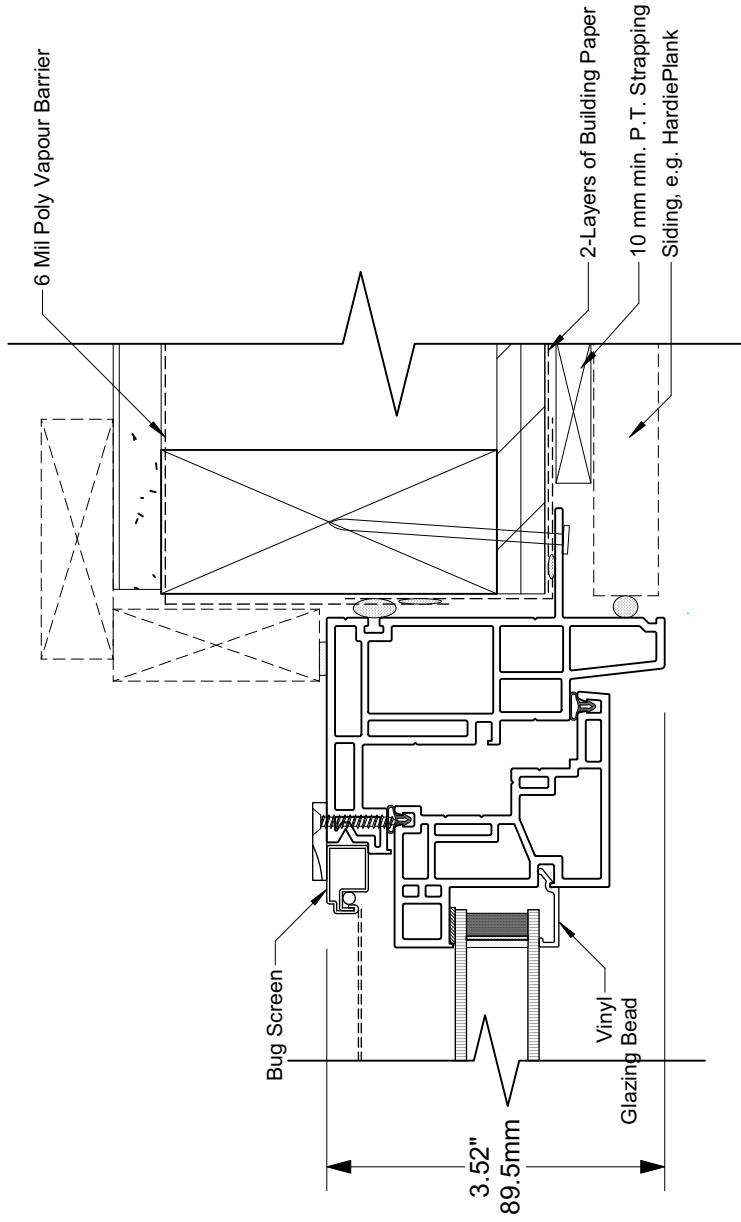

# CAM HARDWARE / ROTO HARDWARE

## 4000 SERIES VINYL CASEMENT WINDOWS

note:  
accepted rainscreen details per BC.B.C

3 Casement Jamb Detail  
Scale: 1:2

**Modern . Great Taste in Windows**  
P. 604.485.2451 . [www.modern.ca](http://www.modern.ca)