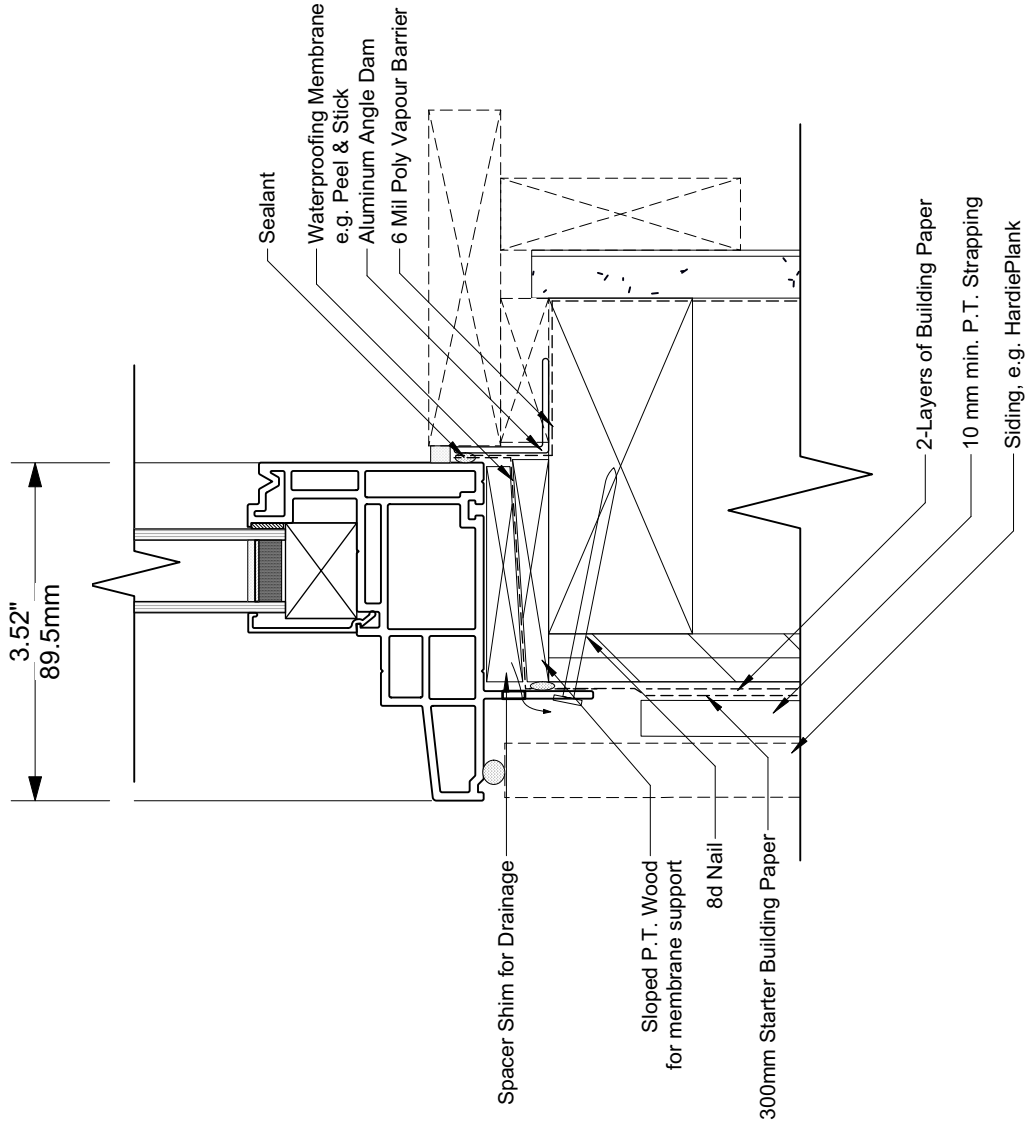

# 4000 SERIES VINYL CASEMENT WINDOWS

note:  
accepted rainscreen details per BC.B.C

7 Picture Sill Detail  
Scale: 1:2

**Modern . Great Taste in Windows**  
P. 604.485.2451 . [www.modern.ca](http://www.modern.ca)