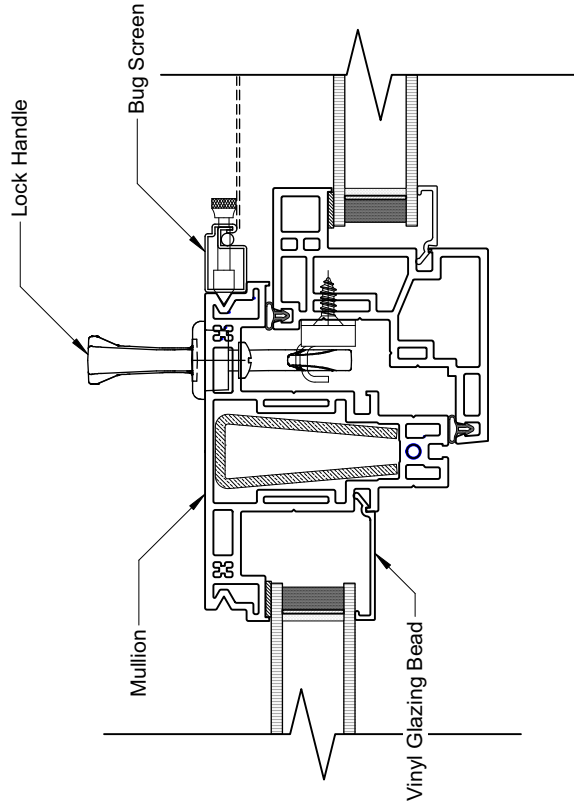

ROTO HARDWARE

4000 SERIES VINYL CASEMENT WINDOWS

9 Vertical Mullion Detail
Scale: 1:2

Modern . Great Taste in Windows
P. 604.485.2451 . www.modern.ca