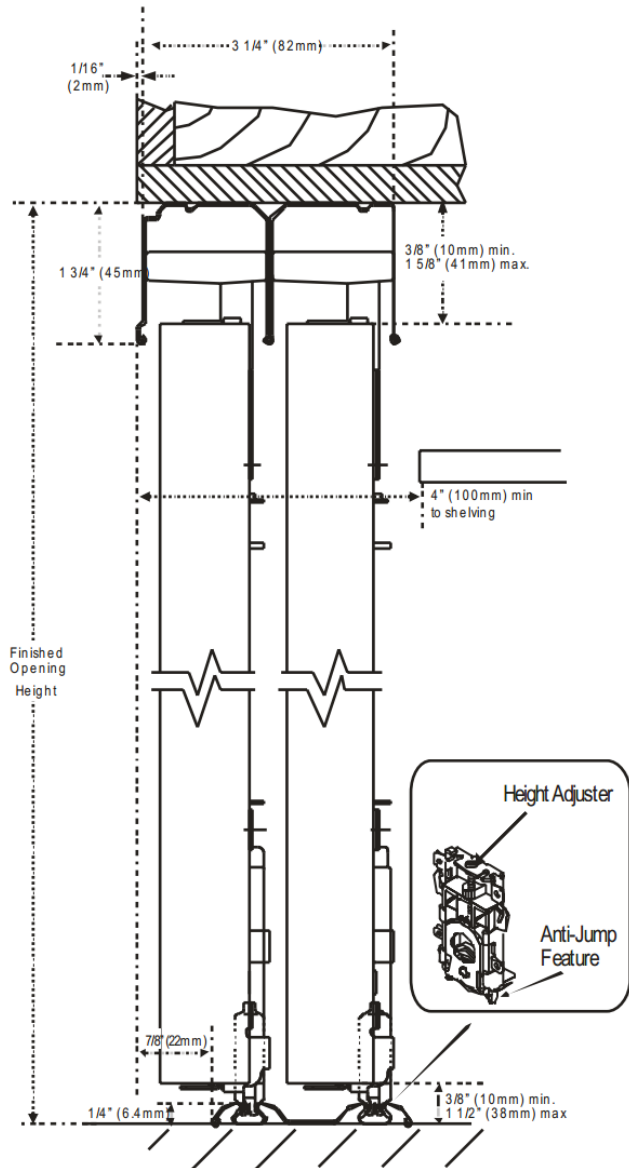

#### Height 96"

(fits finished opening heights 95 1/4" to 96 3/4")

Model	Width	# of Panels	Weight lbs.	Price
M03-4'0x8'0	48"	2	76	\$495
M03-5'0x8'0	60"	2	97	\$565
M03-6'0x8'0	72"	2	116	\$630
M03-8'0x8'0	96"	2	156	\$715

ADD ONS - MULTIPLIER DOES NOT APPLY

Ball Bearing Rollers, add \$12.00/panel.

**For custom sizes per height/width add \$30.00 to the next largest size**

Each additional panel add \$90.00 for 80" and \$120.00 for 96"

### SERIES M03 - Specifications

**Insert Thickness:** 1/8" (3mm)  
**Maximum single door size:** 48 1/2" wide x 96" high  
**Maximum single door weight:** 85 lbs  
**Vertical Adjustment:** 1 1/8" bottom, 1 1/4" top

**Top Track Height:** 1 3/4"  
**Bottom Track Height:** less than 5/16"  
**Top Connectors:** plastic guide  
**Bottom Connectors:** ball bearing rollers or solid acetal bearing

**Standard Opening Heights:**  
•80 1/2" door range: 79 3/4" to 81"  
•96" door range: 95 1/4" to 96 3/4"  
**Standard Opening Widths:**  
•Available in 48", 60", 72", 96"  
•Custom sizes available up to 192" wide x 96" high