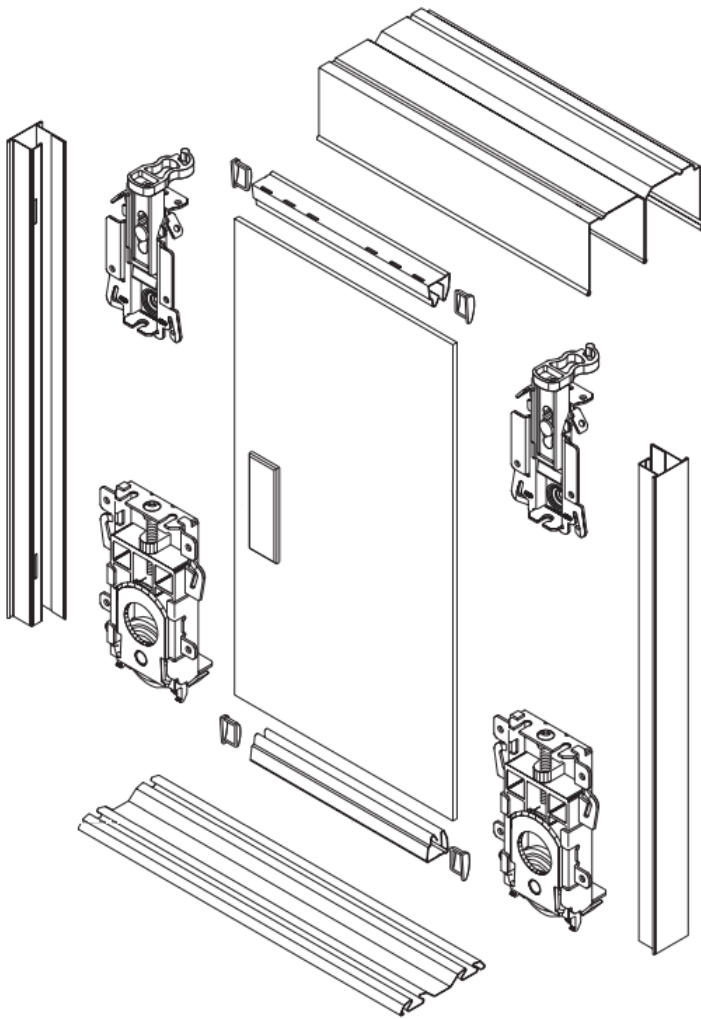

BULLDOG

GLASS DOORS

SERIES M03 - Specifications

Insert Thickness: 1/8" (3mm)
Maximum single door size: 48 1/2" wide x 96" high
Maximum single door weight: 85 lbs
Vertical Adjustment: 1 1/8" bottom, 1 1/4" top

Top Track Height: 1 3/4"
Bottom Track Height: less than 5/16"
Top Connectors: plastic guide
Bottom Connectors: ball bearing rollers or solid acetal bearing

Standard Opening Heights:
•80 1/2" door range: 79 3/4" to 81"
•96" door range: 95 1/4" to 96 3/4"
Standard Opening Widths:
•Available in 48", 60", 72", 96"
•Custom sizes available up to 192" wide x 96" high

All Bulldog mirror products use safety backed mirror.