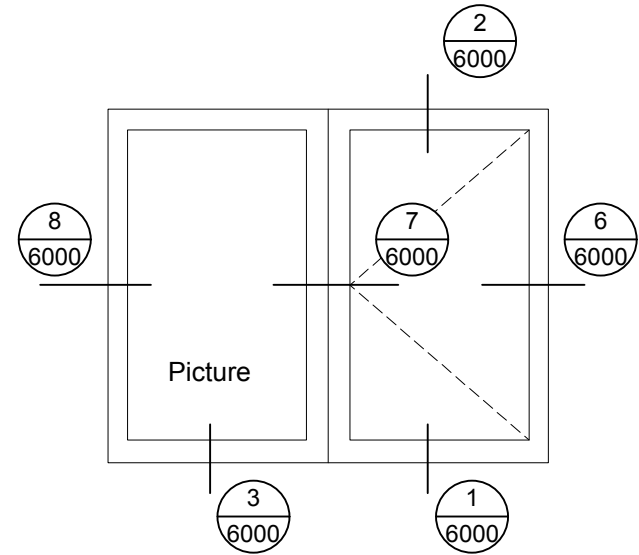

8 Picture Jamb Detail
 Scale: 1:2

6000 SERIES ALUMINUM CASEMENT WINDOWS

Modern . Great Taste in Windows
 P. 604.485.2451 . www.modern.ca