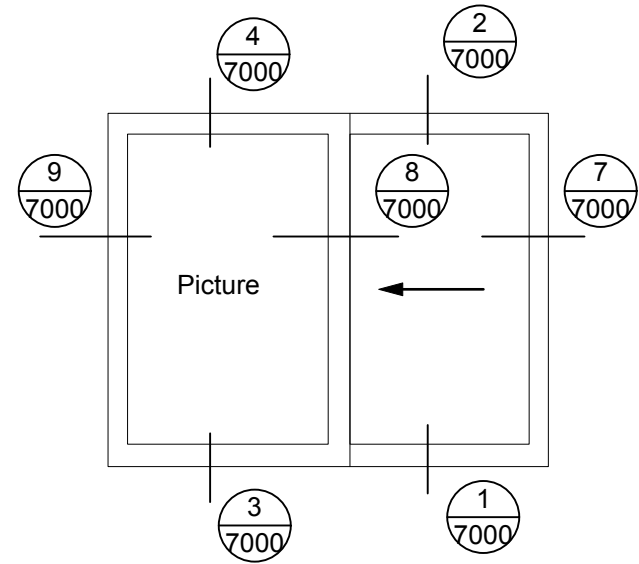

2 Slider Head Detail
Scale: 1:2

7000 SERIES ALUMINUM SLIDER WINDOWS

note:
accepted rainscreen details per BC.B.C

Modern . Great Taste in Windows
P. 604.485.2451 . www.modern.ca