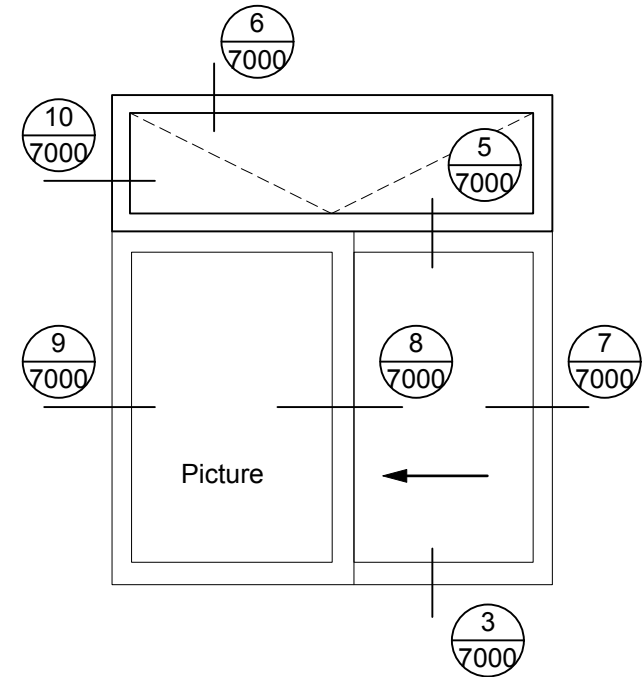

10 Vent Light Jamb Detail
 Scale: 1:2

7000 SERIES ALUMINUM SLIDER WINDOWS

note:
 accepted rainscreen details per BC.B.C

Modern . Great Taste in Windows
 P. 604.485.2451 . www.modern.ca