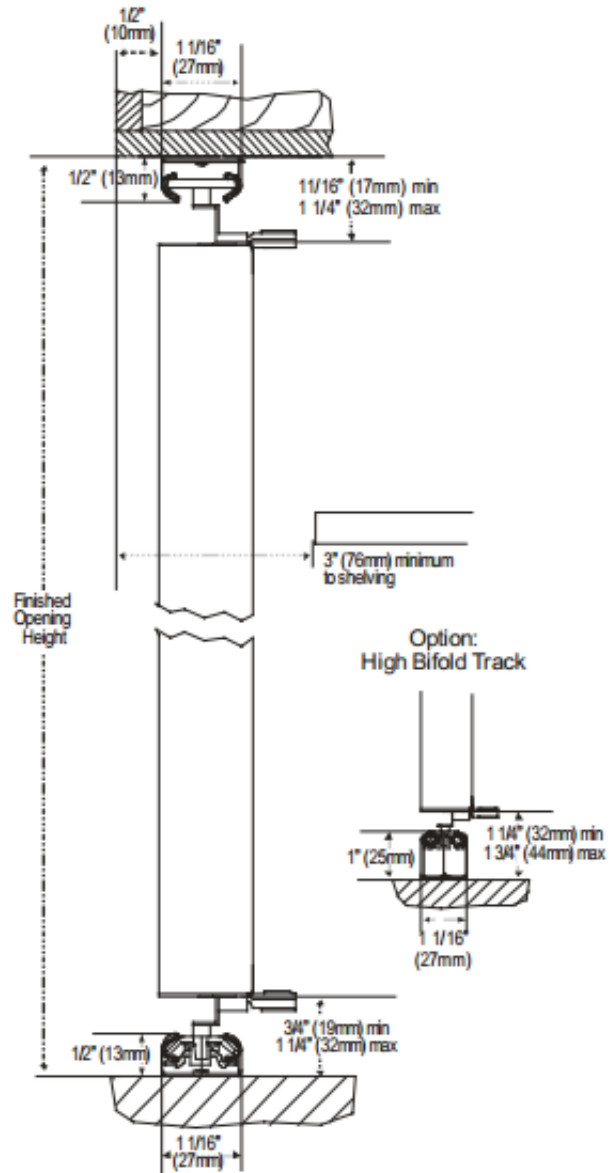

Height 96"

(fits finished opening heights 95 1/2" to 96 3/4")

Model	Width	# of Panels	Weight lbs.	Price
M08-1'6x8'0	18"	2	37	\$280
M08-2'0x8'0	24"	2	41	\$300
M08-2'6x8'0	30"	2	47	\$330
M08-3'0x8'0	36"	2	55	\$360

BULLDOG

GLASS DOORS

SERIES M08 - Specifications

Insert Thickness: 1/8" to 5/32" (3mm to 4mm)
Maximum single door size: 36" wide x 96" high
Maximum single door weight: 55 lbs
Vertical Adjustment: 7/8" bottom

Top Track Height: 1/2"
Bottom Track Height: 1/2"
Top Connectors: spring loaded guide / rollers
Bottom Connectors: spring loaded guide / rollers

Standard Opening Heights:

- 80 1/2" door range: 80" to 80 3/4"
- 96" door range: 95 1/2" to 96 1/4"

Standard Opening Widths:

- Available in 18", 24", 30", 36"
- Custom sizes available up to 72" wide x 96" high

All Bulldog mirror products use safety backed mirror.