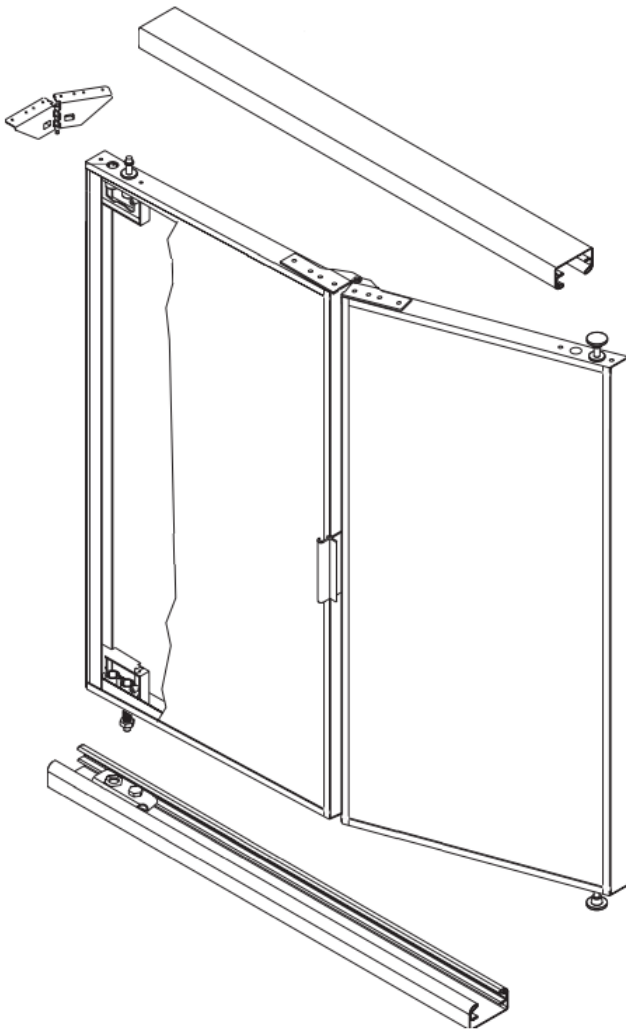

SERIES M08

Frameless Bi-fold Mirror Door

Product Description

- Edgeguard frame and mirror with polished edges
- Adjustability of +1/4" to -0" on width
- Standard sizes fit 18", 24", 30", 36" widths and finished opening heights of 79 3/4"-81" and 95 1/2"-96 3/4"
- Safety Backing

Height 96"

(fits finished opening heights 95 1/2" to 96 3/4")

Model	Width	# of Panels	Weight lbs.	Price
M08-1'6x8'0	18"	2	37	\$280
M08-2'0x8'0	24"	2	41	\$300
M08-2'6x8'0	30"	2	47	\$330
M08-3'0x8'0	36"	2	55	\$360

BULLDOG

GLASS DOORS

SERIES M08 - Specifications

Insert Thickness: 1/8" to 5/32" (3mm to 4mm)
Maximum single door size: 36" wide x 96" high
Maximum single door weight: 55 lbs
Vertical Adjustment: 7/8" bottom

Standard Opening Widths:

- Available in 18", 24", 30", 36"
- Custom sizes available up to 72" wide x 96" high

All Bulldog mirror products use safety backed mirror.